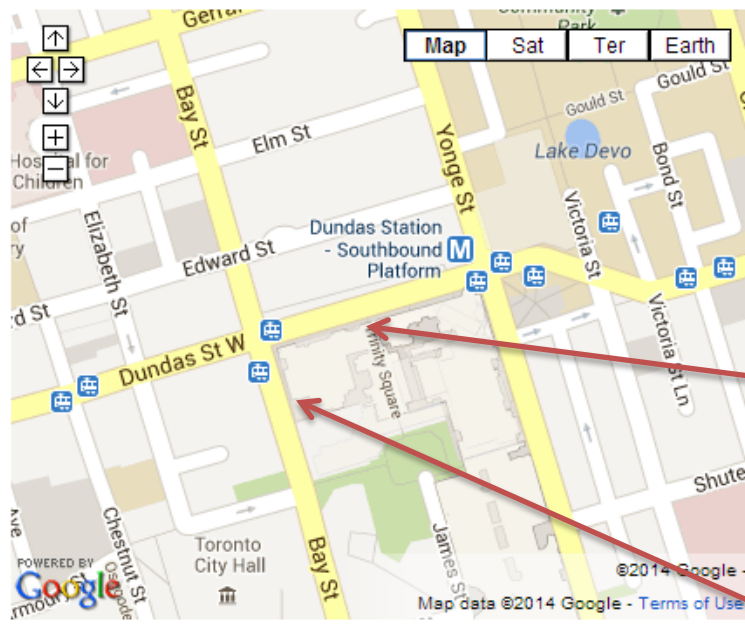

## Directions and Map to Ted Rogers School of Management

Ted Rogers School of Management  
55 Dundas Street West  
Ryerson University  
(subway stop is Dundas Station on Yonge line)  
Campus Map: <http://www.ryerson.ca/maps/>

### Location

Entrance to 55  
Dundas Street West

Paid parking available  
south of Dundas Street  
on Bay Street.

575 Bay Street (entrance at 55 Dundas St. West), Toronto, ON, M5G 2C5

### Mailing Address

Ted Rogers School of Management  
Ryerson University  
350 Victoria Street, Toronto, ON, M5B 2K3