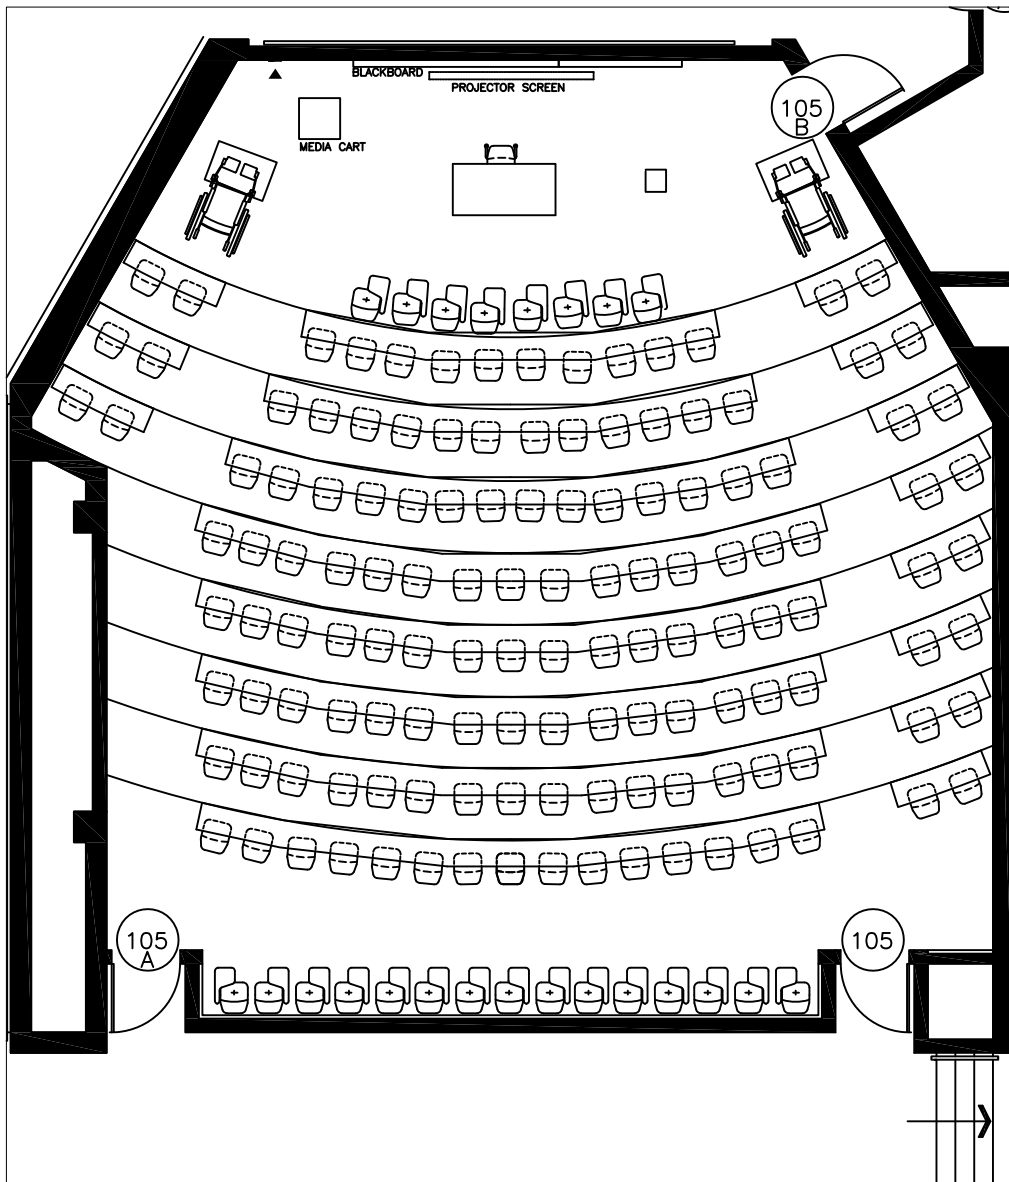

# STUDENT SEAT CAPACITY: 158

CHAIR	133
OFFICE CHAIR	—
BARRIER FREE	2
TABLET CHAIR	23
TA CHAIR	—

Curtis Lecture Hall  
Lecture Room C105