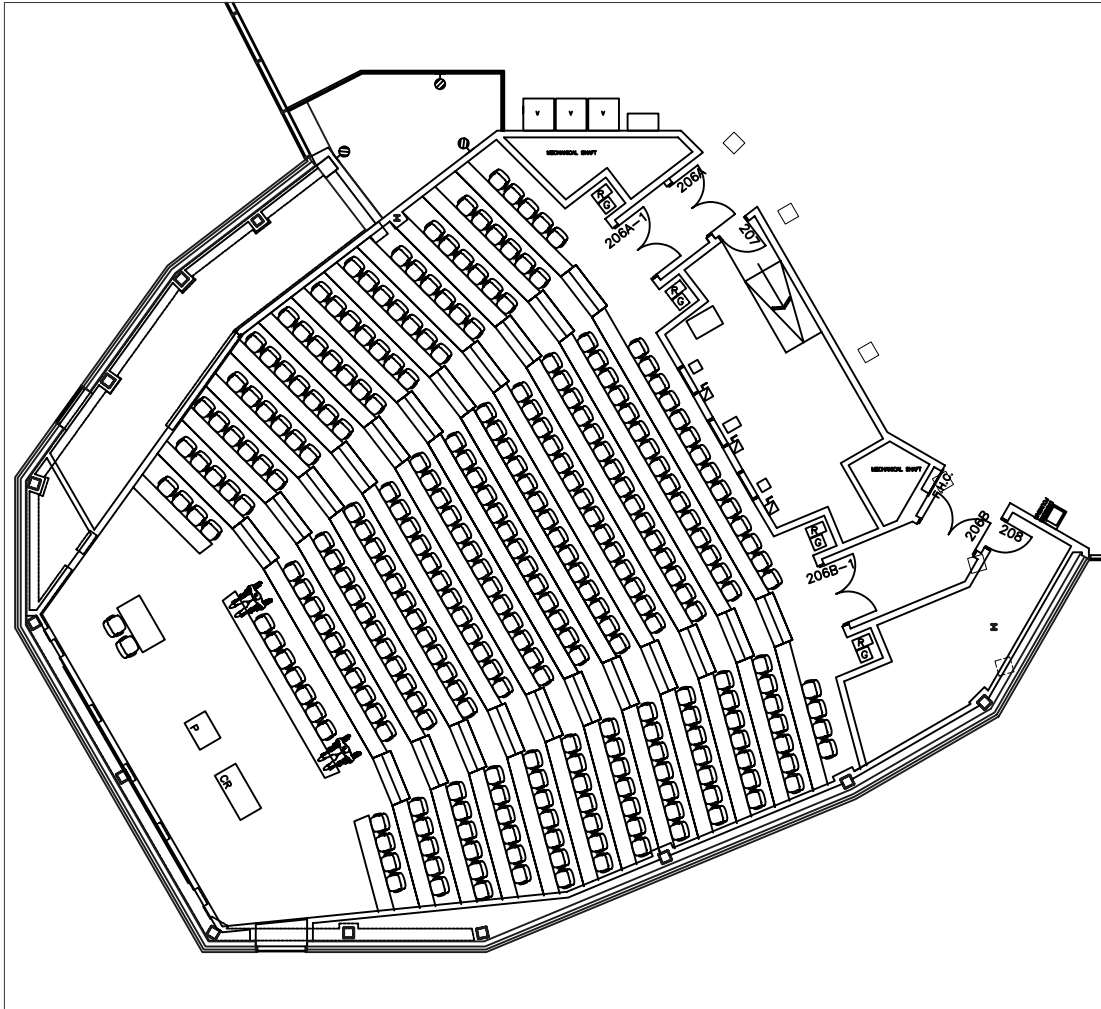

FACILITIES SERVICES

4700 KEELE ST.
TORONTO, ONTARIO, M3J 1P3

Seating provided for 300

Accolade Building West: Lecture Hall 206

Call 33333 or 736-5333 for emergency assistance.